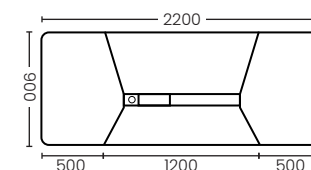

**Executive Desk Double Left / Right Cabinet
I Shape (2.0m.)**

WS-WH-14MHM005

WS-WH-14MHM006

Size : 2000x900x760 mm.

Color : Dark Walnut + Burnt Stone + Carbon Gray

**Executive Desk Double Left / Right Cabinet
I Shape (2.2m.)**