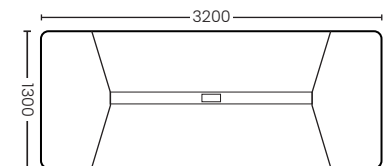

Grand Meeting (2.4m.)

WS-WH-14CHM005

Size : 2400x1200x760 mm.

Color : Dark Walnut + Burnt Stone
+ Carbon Gray

Grand Meeting (2.8m.)

WS-WH-14CHM004

Size : 2800x1300x760 mm.

Color : Dark Walnut + Burnt Stone
+ Carbon Gray