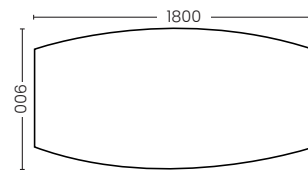

Boat Shape Meeting Table (1.8m.)

WS-W-NOX-BM1890-1CC

Size : 1800x900x750 mm.

Color : Cherry Cappuccino + Black