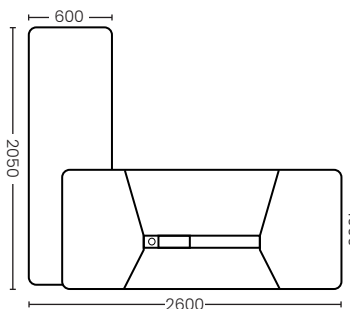

EXECUTIVE

**Executive Desk Double Left / Right Cabinet
L Shape With Left Cabinet (2.2m.)**

WS-WH-14MHM015

WS-WH-14MHM016

Size : 2200x2050x760 mm.

Color : Dark Walnut + Burnt Stone + Carbon Gray

**Executive Desk Double Left / Right Cabinet
L Shape With Left Cabinet (2.4m.)**

WS-WH-14MHM013

WS-WH-14MHM014

Size : 2400x2050x760 mm.

Color : Dark Walnut + Burnt Stone + Carbon Gray

**Executive Desk Double Left / Right Cabinet
L Shape With Left Cabinet (2.6m.)**

WS-WH-14MHM011

WS-WH-14MHM012

Size : 2600x2050x760 mm.

Color : Dark Walnut + Burnt Stone + Carbon Gray

**Executive Desk Double Left / Right Cabinet
L Shape With Left Cabinet (2.8m.)**

WS-WH-14MHM009

WS-WH-14MHM010

Size : 2800x2050x760 mm.