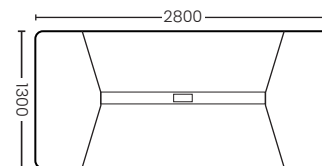

Grand Meeting (2.4m.)

WS-WH-14CHM005

Size : 2400x1200x760 mm.

Color : Dark Walnut + Burnt Stone
+ Carbon Gray

Grand Meeting (2.8m.)

WS-WH-14CHM004

Size : 2800x1300x760 mm.

Color : Dark Walnut + Burnt Stone
+ Carbon Gray