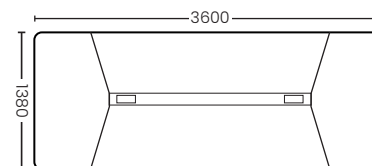

Grand Meeting (3.6m.)

WS-WH-14CHM002

Size : 3600x1380x760 mm.

Color : Dark Walnut + Burnt Stone
+ Carbon Gray