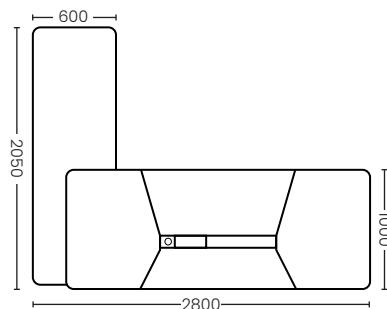

EXECUTIVE

**Executive Desk Double Left / Right Cabinet
L Shape With Left Cabinet (2.2m.)**

WS-WH-14MHM015

WS-WH-14MHM016

Size : 2200x2050x760 mm.

Color : Dark Walnut + Burnt Stone + Carbon Gray

**Executive Desk Double Left / Right Cabinet
L Shape With Left Cabinet (2.4m.)**

WS-WH-14MHM013

WS-WH-14MHM014

Size : 2400x2050x760 mm.

Color : Dark Walnut + Burnt Stone + Carbon Gray

**Executive Desk Double Left / Right Cabinet
L Shape With Left Cabinet (2.6m.)**

WS-WH-14MHM011

WS-WH-14MHM012

Size : 2600x2050x760 mm.

Color : Dark Walnut + Burnt Stone + Carbon Gray

**Executive Desk Double Left / Right Cabinet
L Shape With Left Cabinet (2.8m.)**

WS-WH-14MHM009

WS-WH-14MHM010

Size : 2800x2050x760 mm.