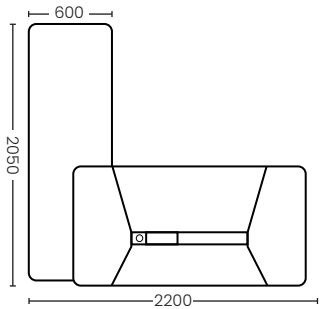

WS-WH-14MHM003

WS-WH-14MHM004

Size : 2200x900x760 mm.

Color : Dark Walnut + Burnt Stone + Carbon Gray

**Executive Desk Double Left / Right Cabinet
I Shape (2.4m.)**

WS-WH-14MHM001

WS-WH-14MHM002

Size : 2400x1000x760 mm.

Color : Dark Walnut + Burnt Stone + Carbon Gray

Executive Desk Double Cabinet I Shape (2.0m. / 2.2m. / 2.4m.)

EXECUTIVE

Executive Desk Double Cabinet L Shape With Cabinet (2.2m. / 2.4m. / 2.6m. / 2.8m. / 3.0m.)

EXECUTIVE

**Executive Desk Double Left / Right Cabinet
L Shape With Left Cabinet (2.2m.)**

WS-WH-14MHM015

WS-WH-14MHM016

Size : 2200x2050x760 mm.

Color : Dark Walnut + Burnt Stone + Carbon Gray

**Executive Desk Double Left / Right Cabinet
L Shape With Left Cabinet (2.4m.)**

WS-WH-14MHM013

WS-WH-14MHM014

Size : 2400x2050x760 mm.

Color : Dark Walnut + Burnt Stone + Carbon Gray

**Executive Desk Double Left / Right Cabinet
L Shape With Left Cabinet (2.6m.)**

WS-WH-14MHM011

WS-WH-14MHM012