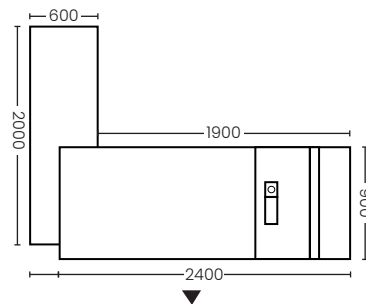

**Executive Desk Single Left / Right Cabinet
L Shape (2.4m.)**

WS-WH-14MHM025

WS-WH-14MHM026

Size : 2400x900x760 mm.

Color : Dark Walnut + Burnt Stone + Carbon Gray