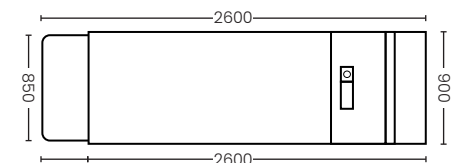

**Executive Desk Single Left / Right Cabinet
I Shape (2.6m.)**

WS-WH-14MHM017

WS-WH-14MHM018

Size : 2600x900x760 mm.

Color : Dark Walnut + Burnt Stone + Carbon Gray