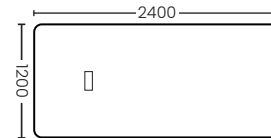

Grand Meeting (2.4m.)

WS-WH-14CHM005

Size : 2400x1200x760 mm.

Color : Dark Walnut + Burnt Stone
+ Carbon Gray

Grand Meeting (2.8m.)

WS-WH-14CHM004

Size : 2800x1300x760 mm.

Color : Dark Walnut + Burnt Stone
+ Carbon Gray