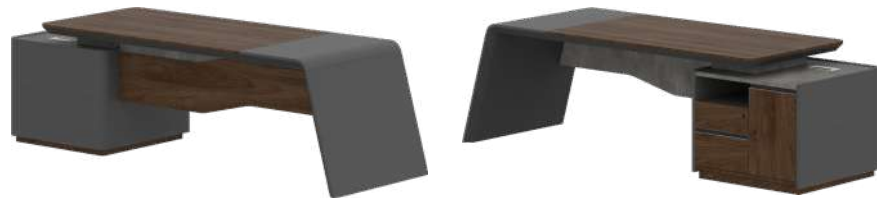

Executive Desk Single Left Cabinet I Shape (2.2m)

WS-WH-14MHM021

Size : 2200x900x760 mm.

Executive Desk Single Right Cabinet I Shape (2.2m)

WS-WH-14MHM022

Size : 2200x900x760 mm.

Executive Desk Single Left Cabinet I Shape (2.4m)

WS-WH-14MHM019

Size : 2400x900x760 mm.

Executive Desk Single Right Cabinet I Shape (2.4m)

WS-WH-14MHM020

Size : 2400x900x760 mm.

Executive Desk Single Left Cabinet I Shape (2.6m)

WS-WH-14MHM017

Size : 2600x900x760 mm.

Executive Desk Single Right Cabinet I Shape (2.6m)

WS-WH-14MHM018

Size : 2600x900x760 mm.

Color : Dark Walnut + Burnt Stone + Carbon Gray