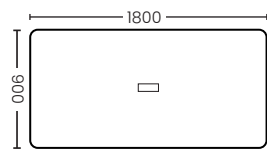

Grand Meeting (1.8m.)

WS-WH-14CHM006

Size : 1800x900x760 mm.

Color : Dark Walnut + Burnt Stone + Carbon Gray