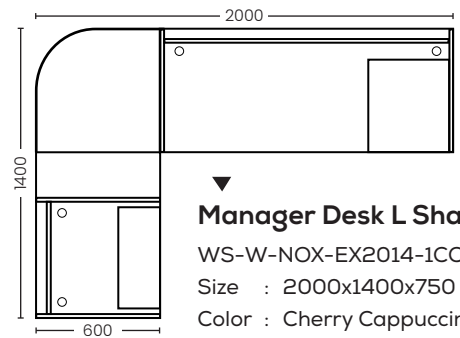

Size : 1800x1200x750 mm.

Color : Cherry Cappuccino + Black

▼ **Manager Desk L Shape (2.0m.)**

WS-W-NOX-EX2012-1CC

Size : 2000x1200x750 mm.

Color : Cherry Cappuccino + Black

MANAGER

MANAGER

▼ **Manager Desk L Shape (1.8m.)**

WS-W-NOX-EX1814-1CC

Size : 1800x1400x750 mm.

Color : Cherry Cappuccino + Black

▼ **Manager Desk L Shape (2.0m.)**

WS-W-NOX-EX2014-1CC

Size : 2000x1400x750 mm.

Color : Cherry Cappuccino + Black