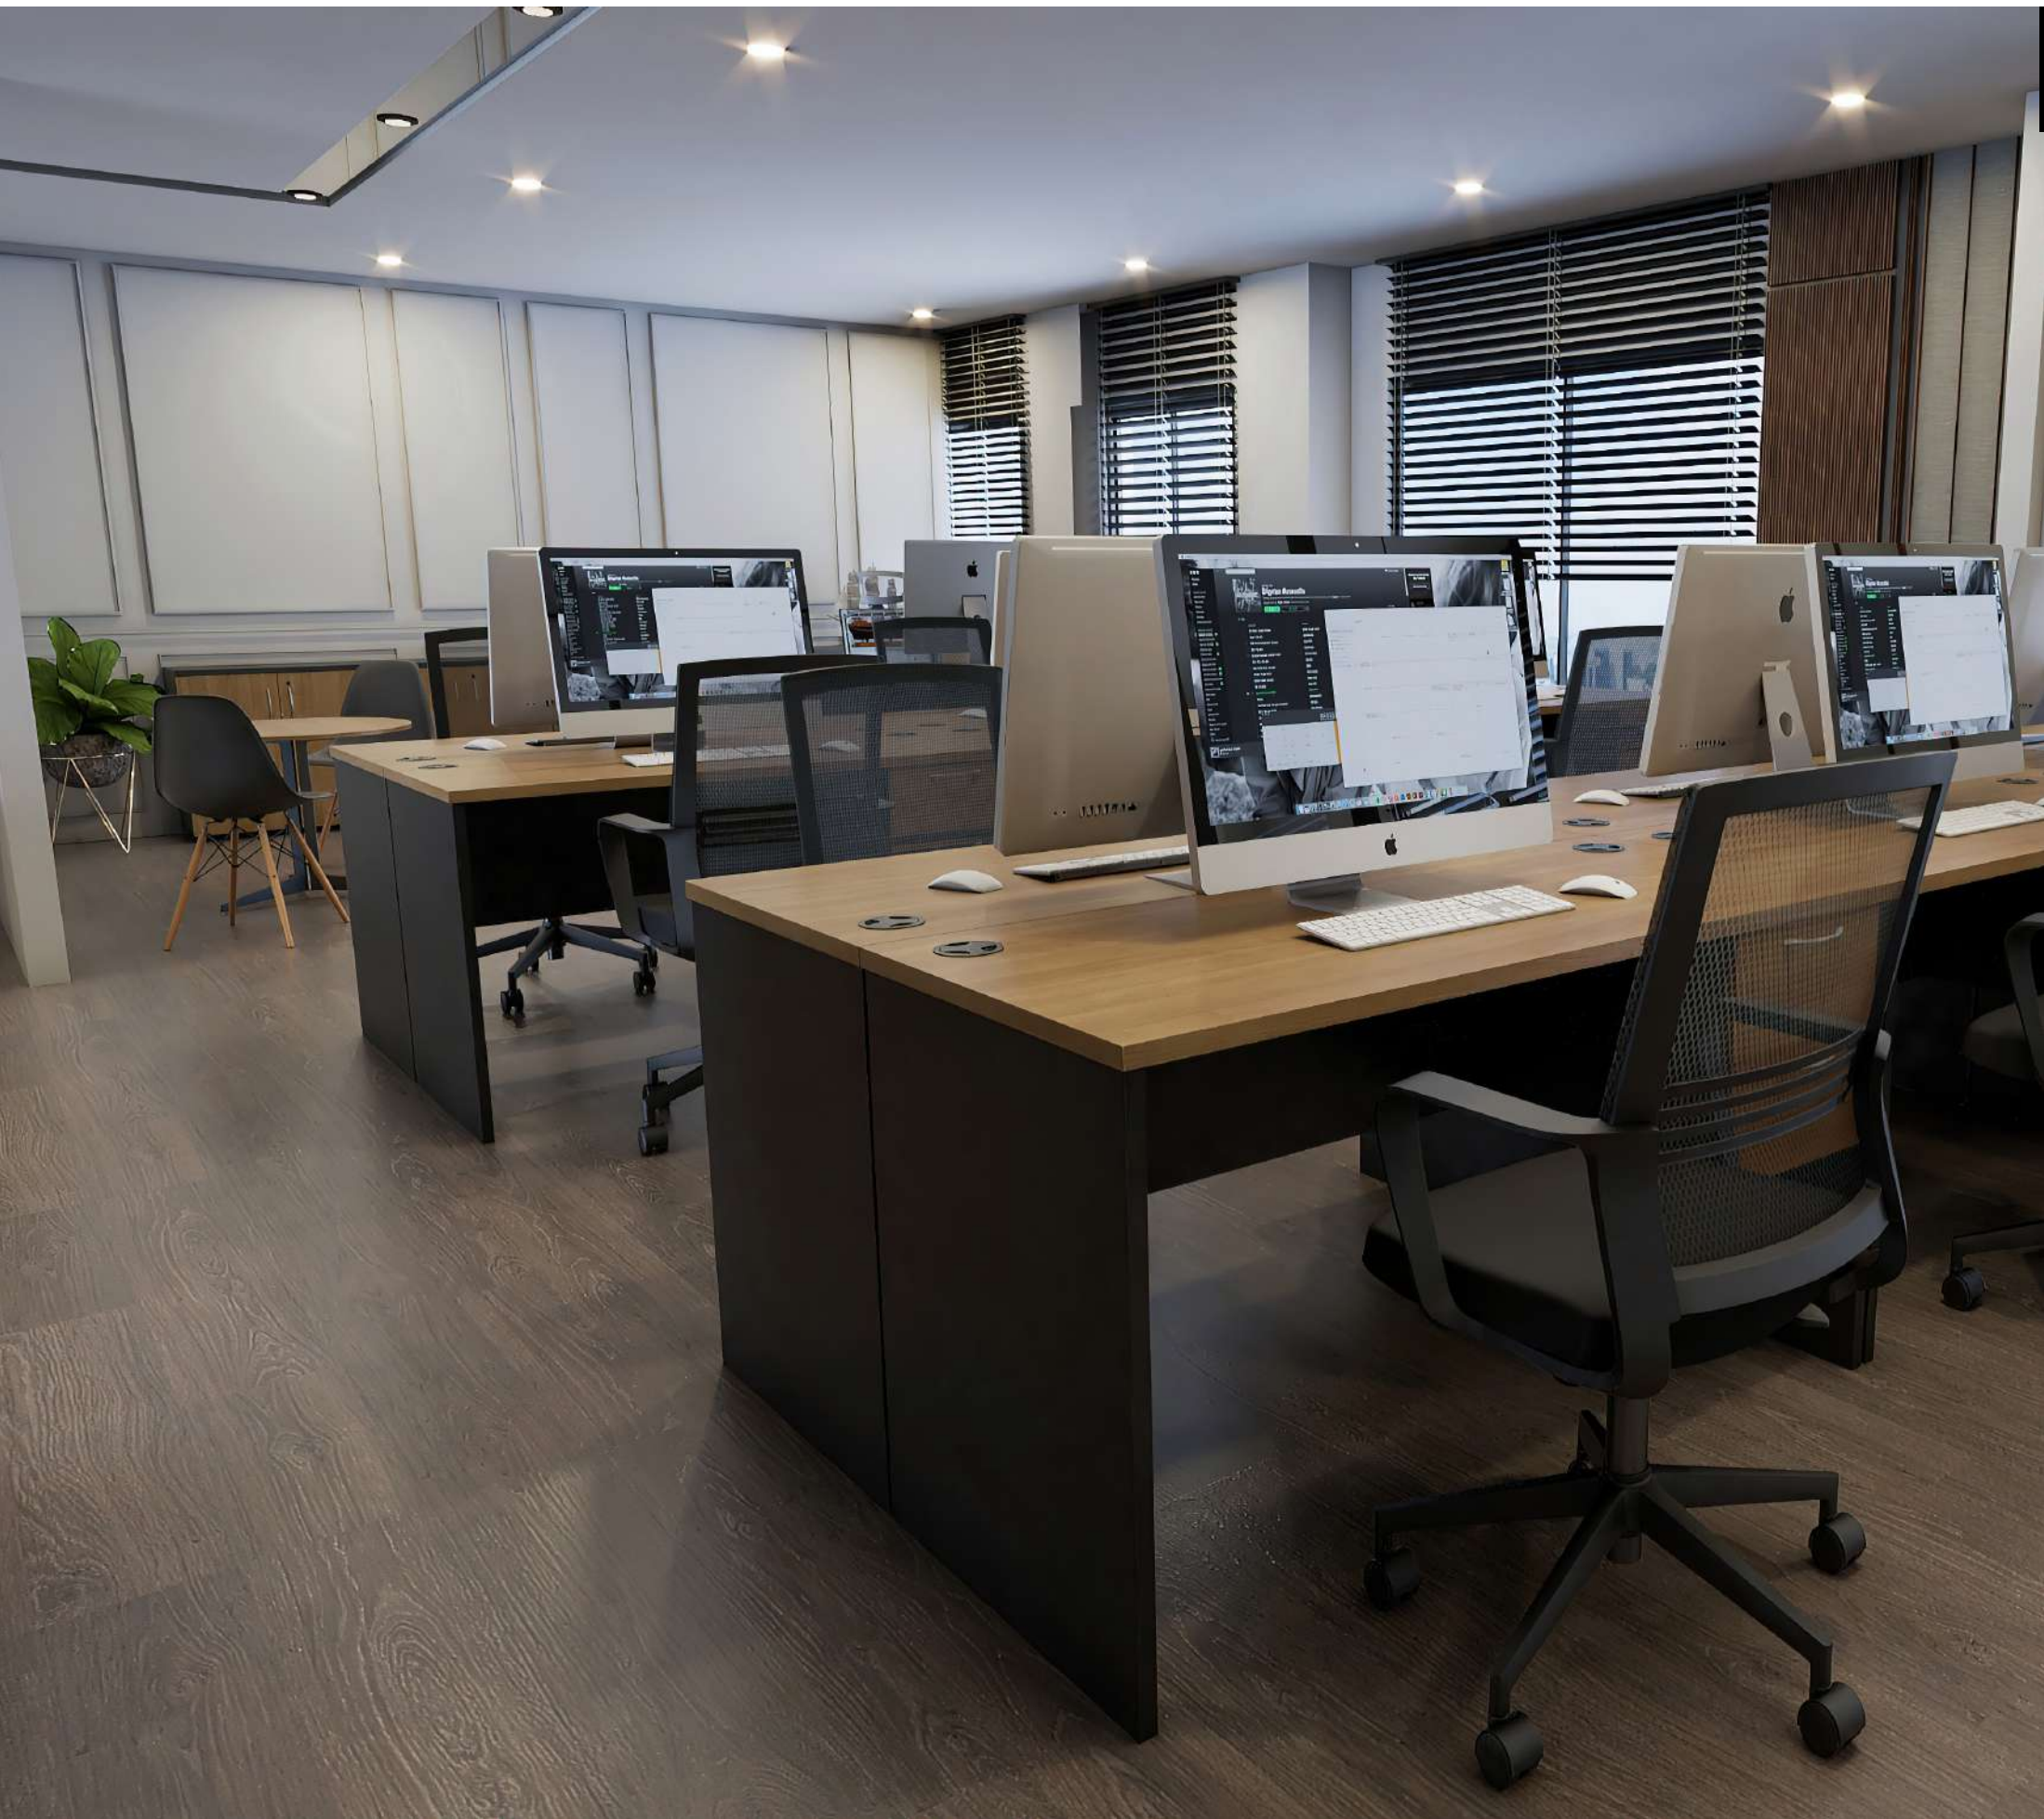

CHOC OAK

CHERRY CAPPUCCINO

BEECH

CHERRY

BLACK

Officer Desk With Left Cabinet Cherry Cappuccino (1.2 m.)

WS-W-NOX-2F1206-1CRP-L

WS-W-NOX-2F1206-1CRP-R