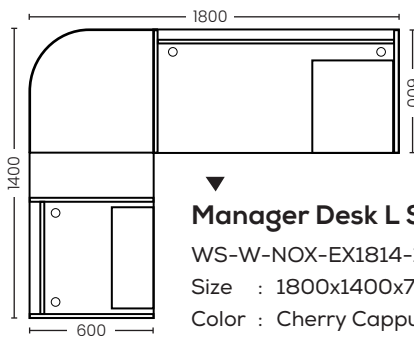

Size : 2600x2050x760 mm.

Color : Dark Walnut + Burnt Stone + Carbon Gray

**Executive Desk Double Left / Right Cabinet
L Shape With Left Cabinet (2.8m.)**

WS-WH-14MHM009

WS-WH-14MHM010

Size : 2800x2050x760 mm.

CHOC OAK

CHERRY CAPPUCCINO

BEECH

CHERRY

BLACK

MANAGER

▼ **Manager Desk L Shape (1.8m.)**

WS-W-NOX-EX1812-1CC

Size : 1800x1200x750 mm.

Color : Cherry Cappuccino + Black

▼ **Manager Desk L Shape (2.0m.)**

WS-W-NOX-EX2012-1CC

Size : 2000x1200x750 mm.

Color : Cherry Cappuccino + Black

MANAGER

MANAGER

▼ **Manager Desk L Shape (1.8m.)**

WS-W-NOX-EX1814-1CC

Size : 1800x1400x750 mm.

Color : Cherry Cappuccino + Black

▼ **Manager Desk L Shape (2.0m.)**

WS-W-NOX-EX2014-1CC

Size : 2000x1400x750 mm.

Color : Cherry Cappuccino + Black