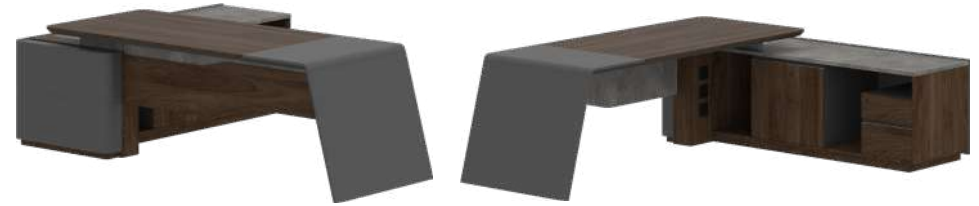

Executive Desk Single Left Cabinet L Shape (2.2m)

WS-WH-14MHM027

Size : 2200x900x760 mm.

Executive Desk Single Right Cabinet L Shape (2.2m)

WS-WH-14MHM028

Size : 2200x900x760 mm.

Executive Desk Single Left Cabinet L Shape (2.4m)

WS-WH-14MHM025

Size : 2400x900x760 mm.

Executive Desk Single Right Cabinet L Shape (2.4m)

WS-WH-14MHM026

Size : 2400x900x760 mm.

Executive Desk Single Left Cabinet L Shape (2.6m)

WS-WH-14MHM023

Size : 2600x900x760 mm.

Executive Desk Single Right Cabinet L Shape (2.6m)

WS-WH-14MHM024

Size : 2600x900x760 mm.

Color : Dark Walnut + Burnt Stone + Carbon Gray

WS-W-NOX-EX1812-1CC

Size : 1800x1200x750 mm.

Color: Cherry Cappuccino + Black