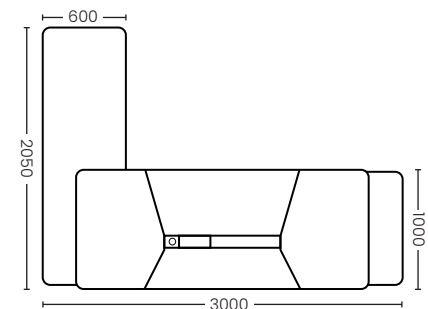

**Executive Desk Double Left / Right Cabinet
L Shape With Left Cabinet (3.0m.)**

WS-WH-14MHM007

WS-WH-14MHM008

Size : 3000x2050x760 mm.

Color : Dark Walnut + Burnt Stone + Carbon Gray