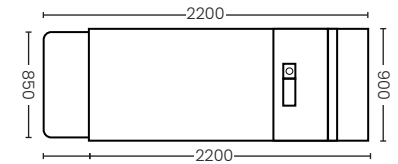

Executive Desk Single Cabinet I Shape (2.2m. / 2.4m. / 2.6m.)

**Executive Desk Single Left / Right Cabinet
I Shape (2.2m.)**

WS-WH-14MHM021

WS-WH-14MHM022

Size : 2200x900x760 mm.

Color : Dark Walnut + Burnt Stone + Carbon Gray