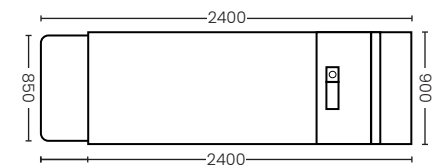

Executive Desk Single Cabinet I Shape (2.2m. / 2.4m. / 2.6m.)

**Executive Desk Single Left / Right Cabinet
I Shape (2.2m.)**

WS-WH-14MHM021

WS-WH-14MHM022

Size : 2200x900x760 mm.

Color : Dark Walnut + Burnt Stone + Carbon Gray