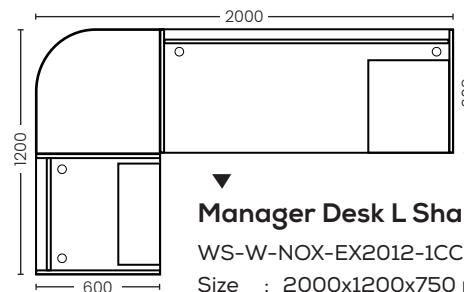

CHOC OAK

CHERRY CAPPUCCINO

BEECH

CHERRY

BLACK

MANAGER

▼ **Manager Desk L Shape (1.8m.)**

WS-W-NOX-EX1812-1CC

Size : 1800x1200x750 mm.

Color : Cherry Cappuccino + Black

▼ **Manager Desk L Shape (2.0m.)**

WS-W-NOX-EX2012-1CC

Size : 2000x1200x750 mm.

Color : Cherry Cappuccino + Black

MANAGER

MANAGER