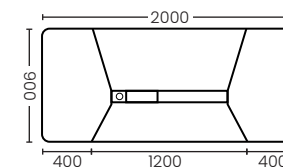

**Executive Desk Double Left / Right Cabinet
I Shape (2.0m.)**

WS-WH-14MHM005

WS-WH-14MHM006

Size : 2000x900x760 mm.

Color : Dark Walnut + Burnt Stone + Carbon Gray

**Executive Desk Double Left / Right Cabinet
I Shape (2.2m.)**