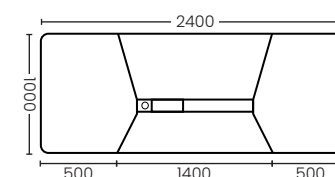

**Executive Desk Double Left / Right Cabinet
I Shape (2.4m.)**

WS-WH-14MHM001

WS-WH-14MHM002

Size : 2400x1000x760 mm.

Color : Dark Walnut + Burnt Stone + Carbon Gray