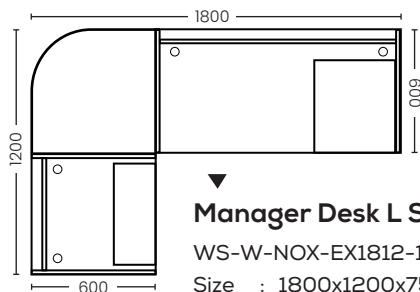

CHOC OAK

CHERRY CAPPUCCINO

BEECH

CHERRY

BLACK

MANAGER

▼ **Manager Desk L Shape (1.8m.)**

WS-W-NOX-EX1812-1CC

Size : 1800x1200x750 mm.

Color : Cherry Cappuccino + Black

▼ **Manager Desk L Shape (2.0m.)**

WS-W-NOX-EX2012-1CC

Size : 2000x1200x750 mm.

Color : Cherry Cappuccino + Black

MANAGER

MANAGER

▼ **Manager Desk L Shape (1.8m.)**

WS-W-NOX-EX1814-1CC

Size : 1800x1400x750 mm.

Color : Cherry Cappuccino + Black

▼ **Manager Desk L Shape (2.0m.)**

WS-W-NOX-EX2014-1CC

Size : 2000x1400x750 mm.

Color : Cherry Cappuccino + Black