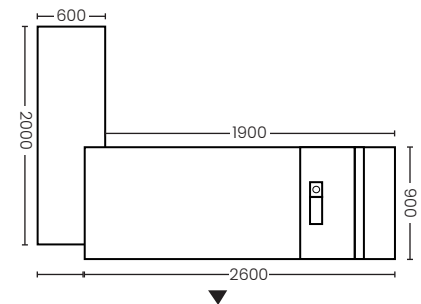

**Executive Desk Single Left / Right Cabinet
L Shape (2.6m.)**

WS-WH-14MHM023

WS-WH-14MHM024

Size : 2600x900x760 mm.

Color : Dark Walnut + Burnt Stone + Carbon Gray