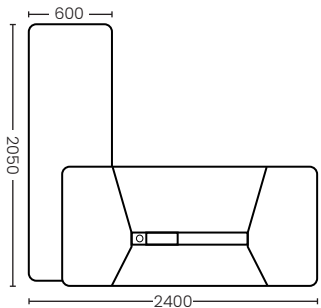

WS-WH-14MHM003

WS-WH-14MHM004

Size : 2200x900x760 mm.

Color : Dark Walnut + Burnt Stone + Carbon Gray

**Executive Desk Double Left / Right Cabinet
I Shape (2.4m.)**

WS-WH-14MHM001

WS-WH-14MHM002

Size : 2400x1000x760 mm.

EXECUTIVE

**Executive Desk Double Left / Right Cabinet
L Shape With Left Cabinet (2.2m.)**

WS-WH-14MHM015

WS-WH-14MHM016

Size : 2200x2050x760 mm.

Color : Dark Walnut + Burnt Stone + Carbon Gray

**Executive Desk Double Left / Right Cabinet
L Shape With Left Cabinet (2.4m.)**

WS-WH-14MHM013

WS-WH-14MHM014

Size : 2400x2050x760 mm.

Color : Dark Walnut + Burnt Stone + Carbon Gray

**Executive Desk Double Left / Right Cabinet
L Shape With Left Cabinet (2.6m.)**

WS-WH-14MHM011

WS-WH-14MHM012

Size : 2600x2050x760 mm.

Color : Dark Walnut + Burnt Stone + Carbon Gray

**Executive Desk Double Left / Right Cabinet
L Shape With Left Cabinet (2.8m.)**

WS-WH-14MHM009

WS-WH-14MHM010

Size : 2800x2050x760 mm.