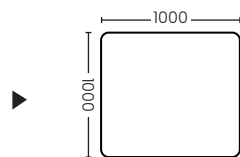

Grand Meeting (4.0m.)

WS-WH-14CHM001

Size : 4000x1380x760 mm.

Color : Dark Walnut + Burnt Stone
+ Carbon Gray

Grand Meeting (1.8m.)

WS-WH-14CHM006

Size : 1800x900x760 mm.

Color : Dark Walnut + Burnt Stone + Carbon Gray