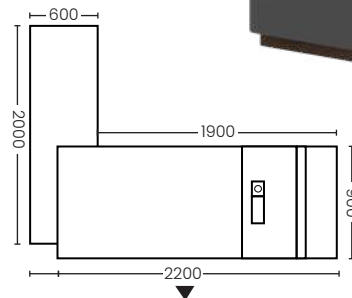

WS-WH-14MHM017

WS-WH-14MHM018

Size : 2600x900x760 mm.

Color : Dark Walnut + Burnt Stone + Carbon Gray

Executive Desk Single Cabinet L Shape (2.2m. / 2.4m. / 2.6m.)

**Executive Desk Single Left / Right Cabinet
L Shape (2.2m.)**