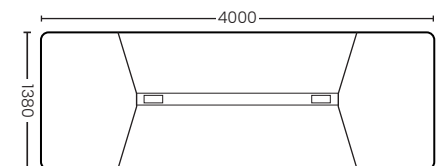

Grand Meeting (3.2m.)

WS-WH-14CHM003

Size : 3200x1300x760 mm.

Color : Dark Walnut + Burnt Stone
+ Carbon Gray

Grand Meeting (3.6m.)

WS-WH-14CHM002

Size : 3600x1380x760 mm.

Color : Dark Walnut + Burnt Stone
+ Carbon Gray